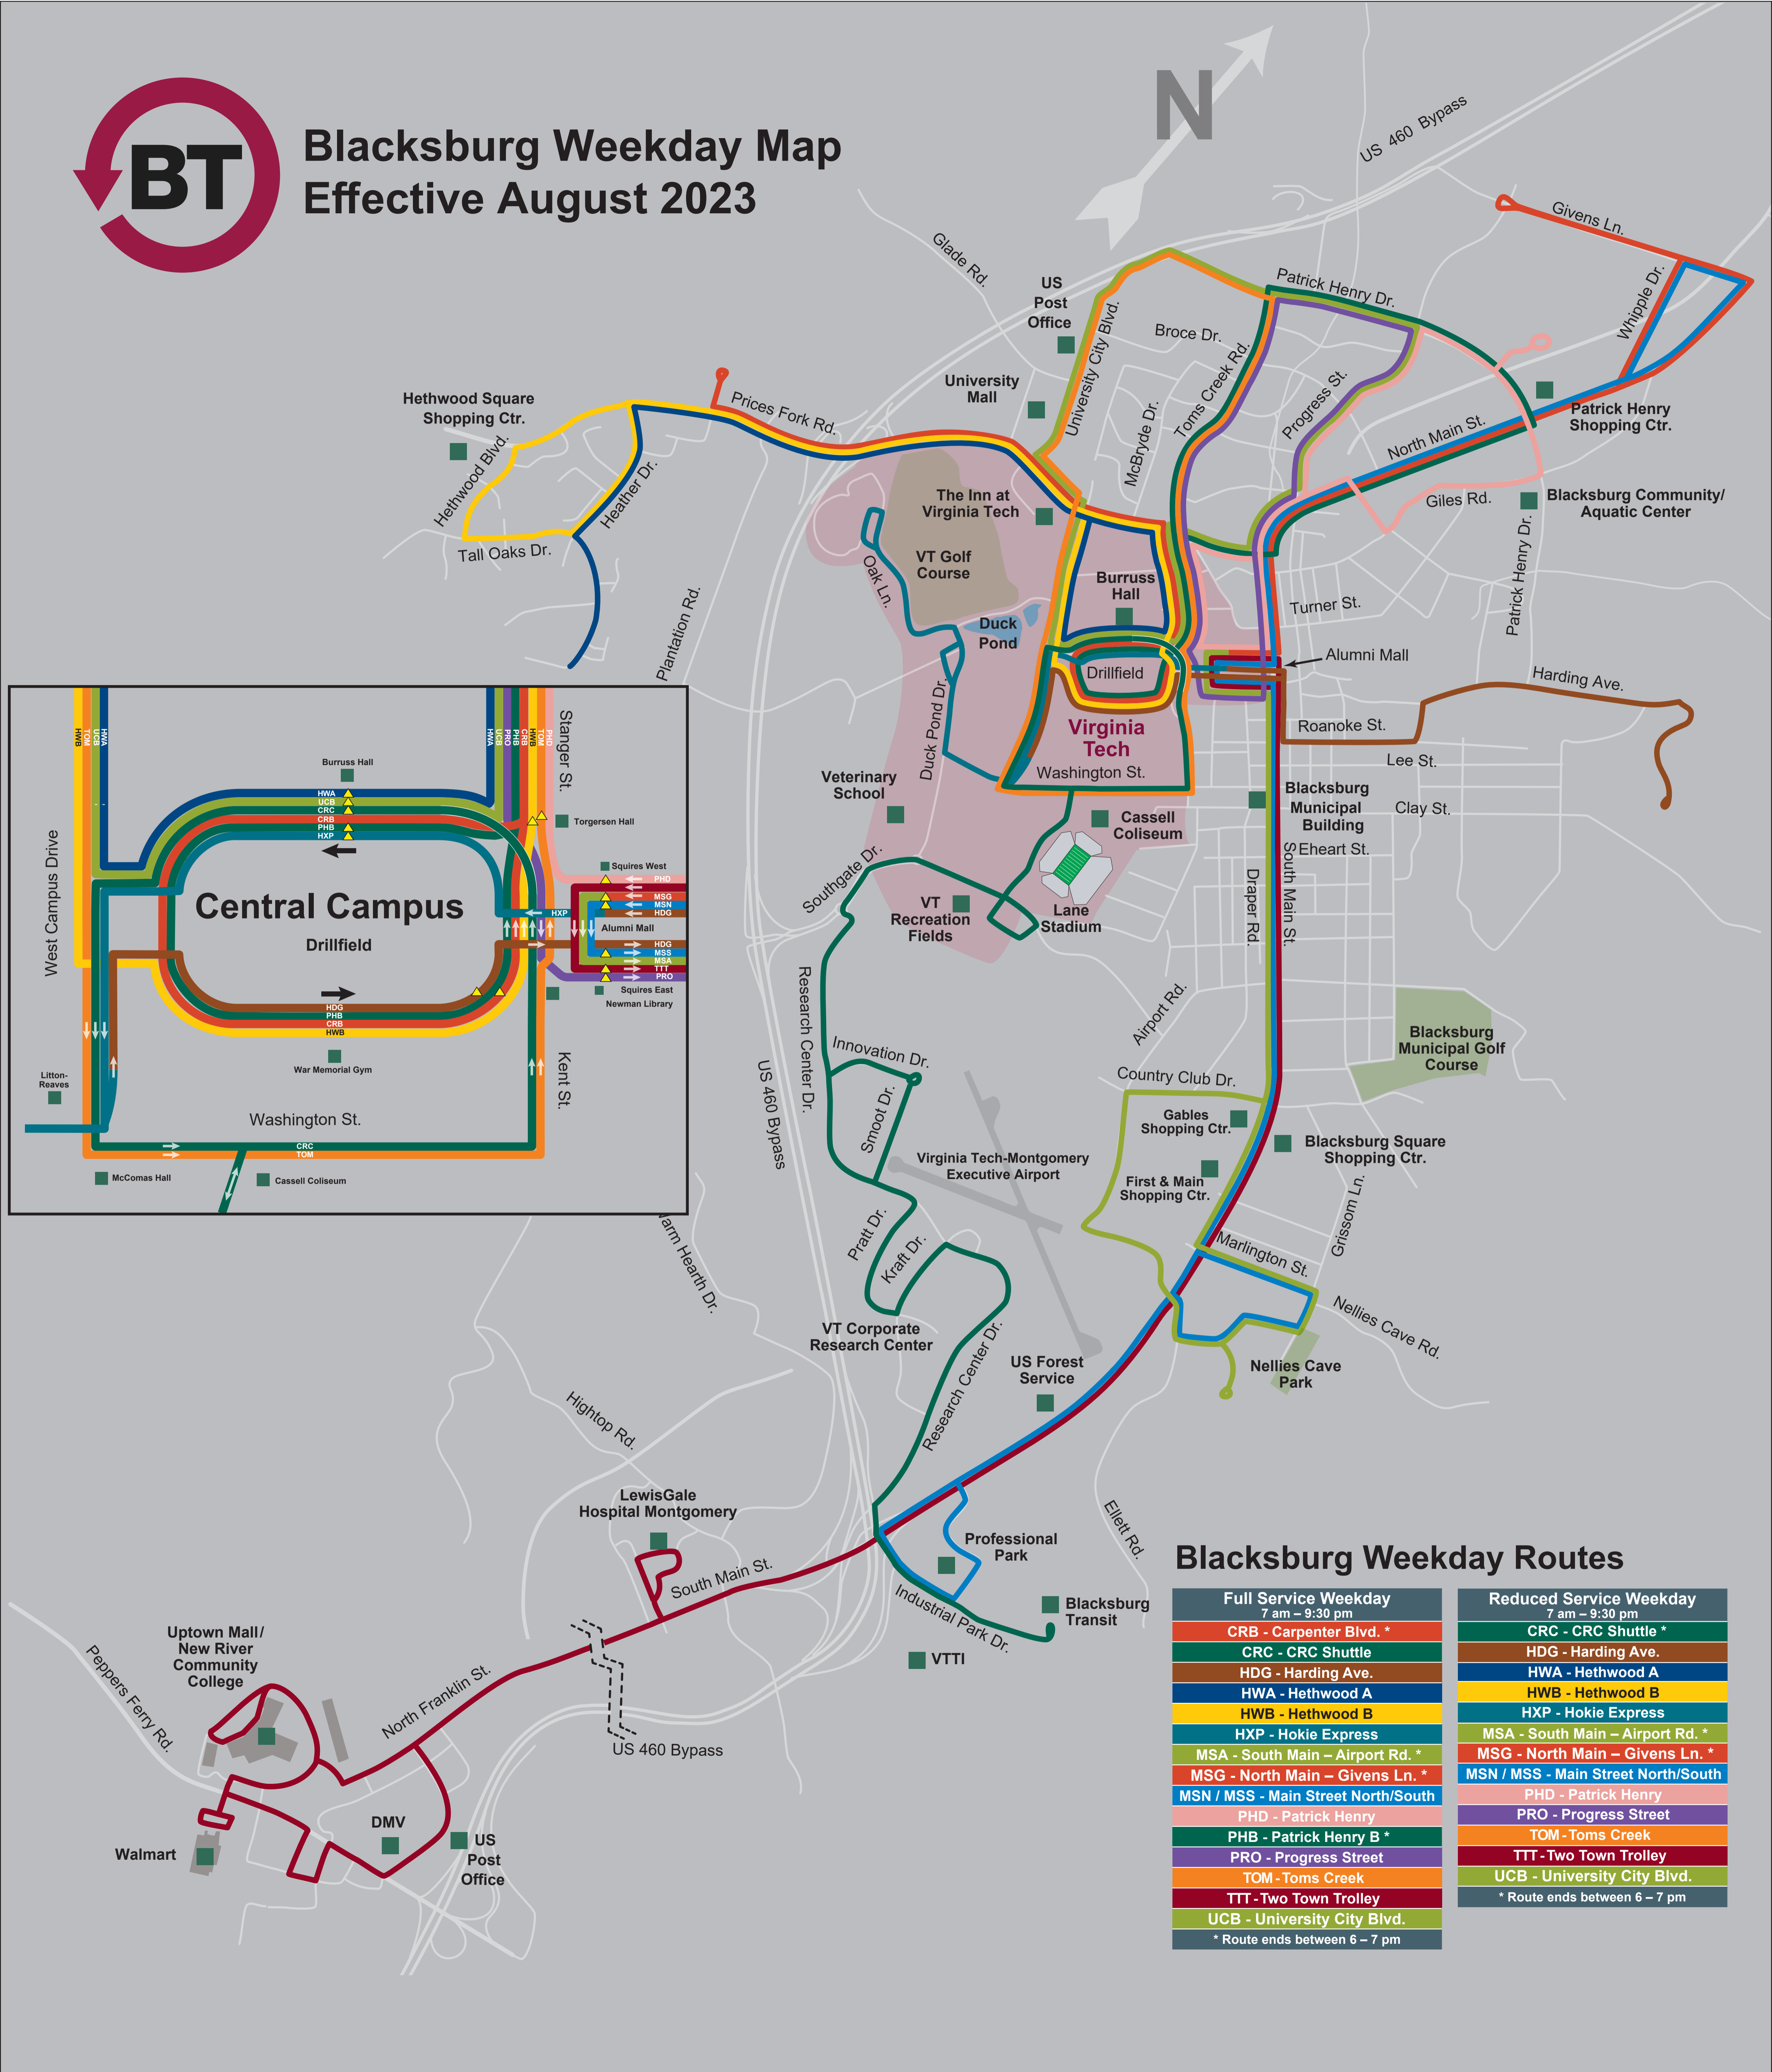

Blacksburg Weekday Map Effective August 2023

Blacksburg Weekday Routes

Full Service Weekday 7 am – 9:30 pm	Reduced Service Weekday 7 am – 9:30 pm
CRB - Carpenter Blvd. *	CRC - CRC Shuttle *
CRC - CRC Shuttle	HDG - Harding Ave.
HDG - Harding Ave.	HWA - Hethwood A
HWA - Hethwood A	HWB - Hethwood B
HWB - Hethwood B	HXP - Hokie Express
HXP - Hokie Express	MSA - South Main – Airport Rd. *
MSA - South Main – Airport Rd. *	MSG - North Main – Givens Ln. *
MSG - North Main – Givens Ln. *	MSN / MSS - Main Street North/South
MSN / MSS - Main Street North/South	PHD - Patrick Henry
PHD - Patrick Henry	PRO - Progress Street
PHB - Patrick Henry B *	TOM - Toms Creek
PRO - Progress Street	TTT - Two Town Trolley
TOM - Toms Creek	UCB - University City Blvd.
TTT - Two Town Trolley	
UCB - University City Blvd.	

* Route ends between 6 – 7 pm