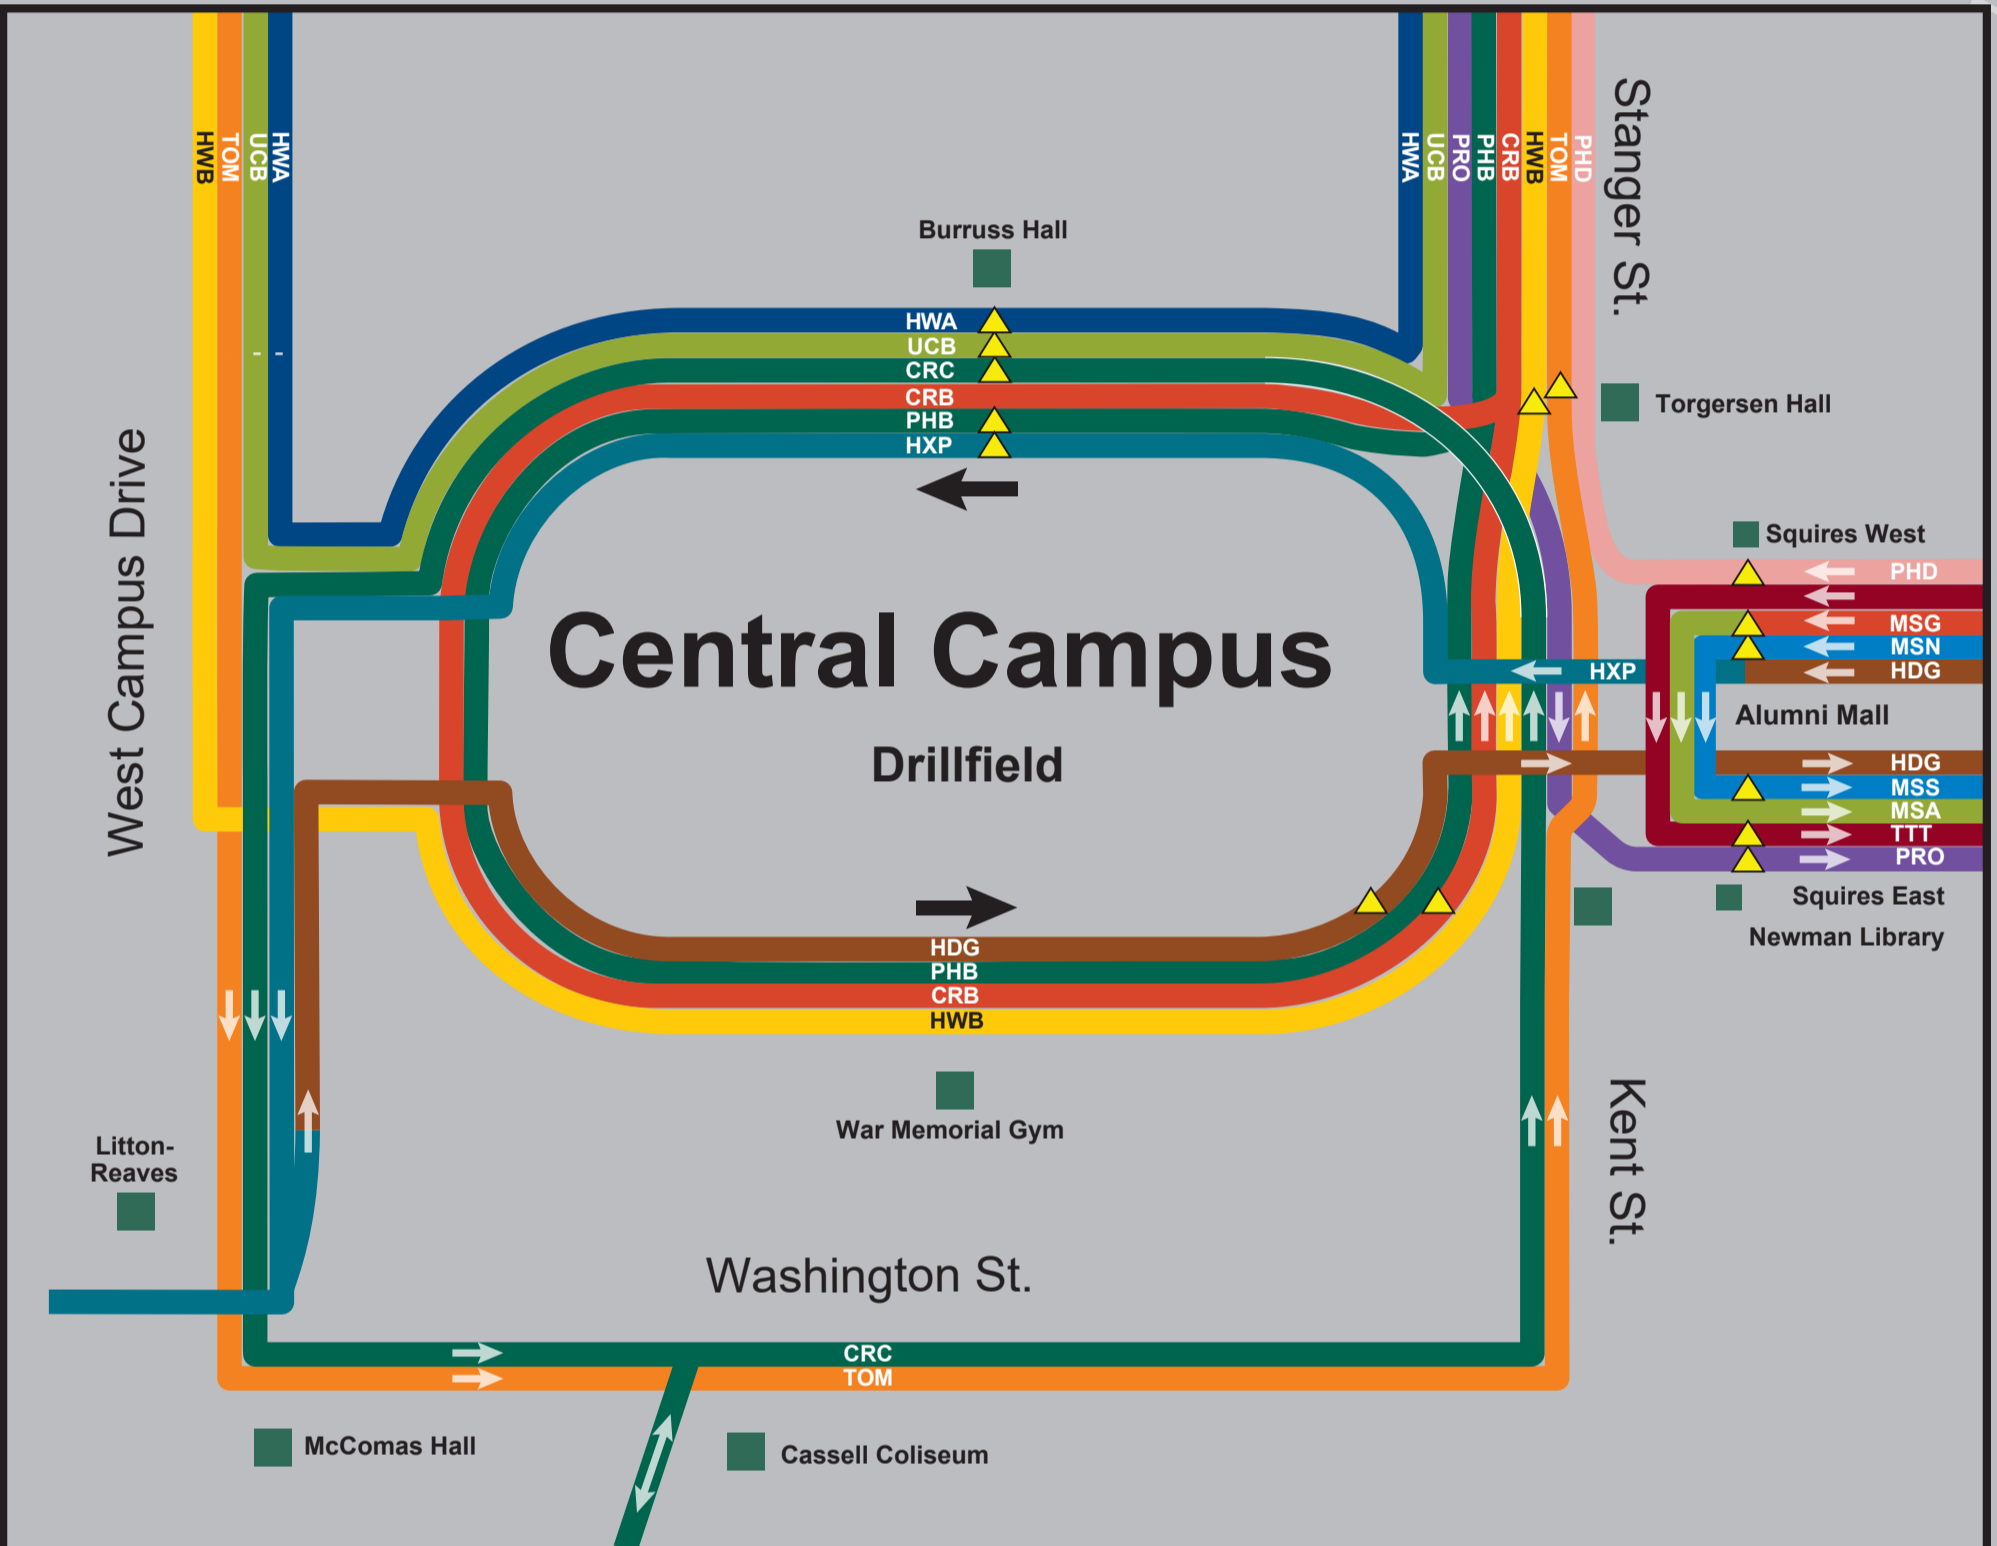

Blacksburg Weekday Map Effective August 2023

Blacksburg Weekday Routes

Full Service Weekday 7 am – 9:30 pm	Reduced Service Weekday 7 am – 9:30 pm
CRB - Carpenter Blvd. *	CRC - CRC Shuttle *
CRC - CRC Shuttle	HDG - Harding Ave.
HDG - Harding Ave.	HWA - Hethwood A
HWA - Hethwood A	HWB - Hethwood B
HWB - Hethwood B	HXP - Hokie Express
HXP - Hokie Express	MSA - South Main – Airport Rd. *
MSA - South Main – Airport Rd. *	MSG - North Main – Givens Ln. *
MSG - North Main – Givens Ln. *	MSN / MSS - Main Street North/South
MSN / MSS - Main Street North/South	PHD - Patrick Henry
PHD - Patrick Henry	PRO - Progress Street
PHB - Patrick Henry B *	TOM - Toms Creek
PRO - Progress Street	TTT - Two Town Trolley
TOM - Toms Creek	UCB - University City Blvd.
TTT - Two Town Trolley	
UCB - University City Blvd.	

* Route ends between 6 – 7 pm